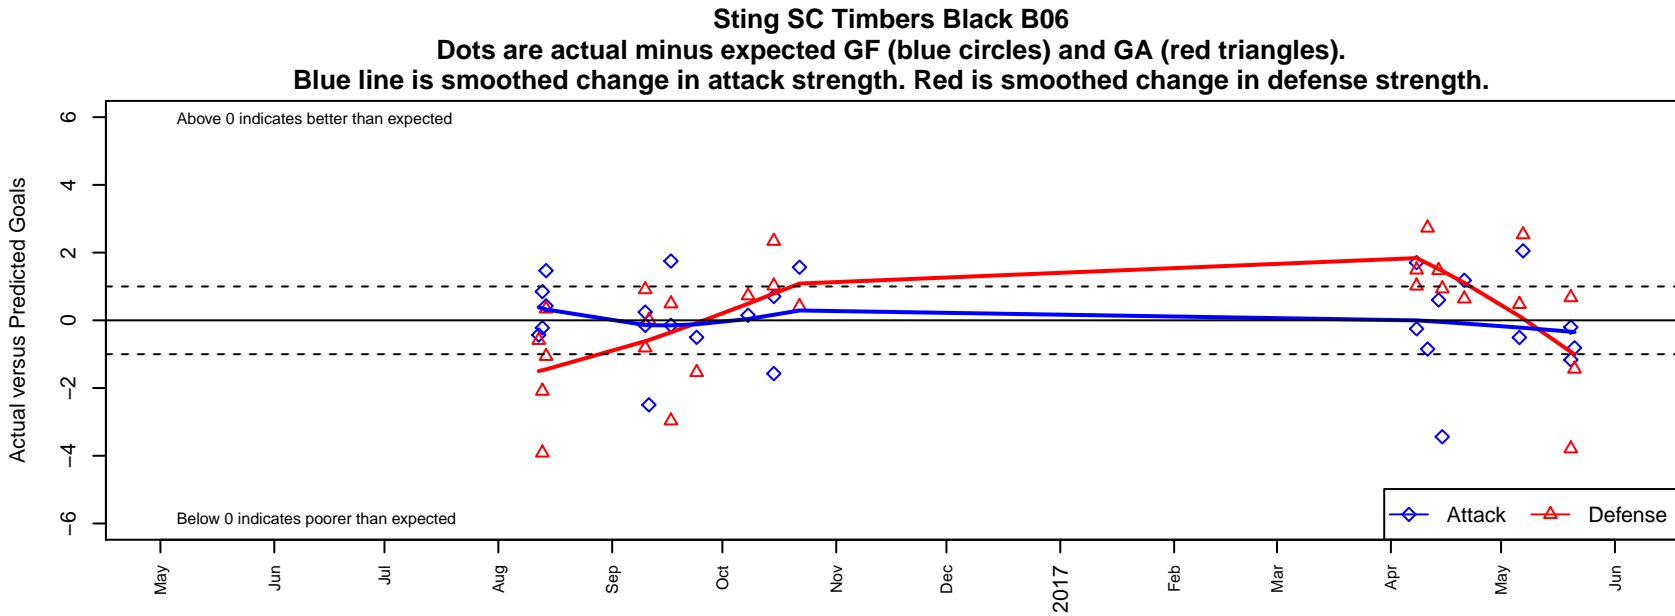

**attack and defense variance (black dot)
relative to other teams
and top 10 in region**

**attack and defense rating
relative to others at age
and all opponents in last 13 months**

Sting SC Timbers Black B06

CDA Sting SC
Coeur D'Alene, ID
B06 total strength=472
attack=0.53 defense=0.19
fall league = IPL West U11, IPL East U11
spr league = Spr IPL West U11

alt names used:
STING TIMBERS FC 06B BLACK
STING TIMBERS FC 06B BLACK (ID)
STING TIMBERS FC06B BLACK
STING TIMBERS FC 06B BLACK
STING TIMBERS FC 06B BLACK
STING TIMBERS FC 06B BLACK (ID)

Venues played:
2016 Les Schwab NW Cup U11 U11
2016 Pend Orielle Cup U11 Silver
2016 IPL West U11
2016 IPL East U11
2016 Spr IPL West U11
2016 ID Directors Cup U11B East U11